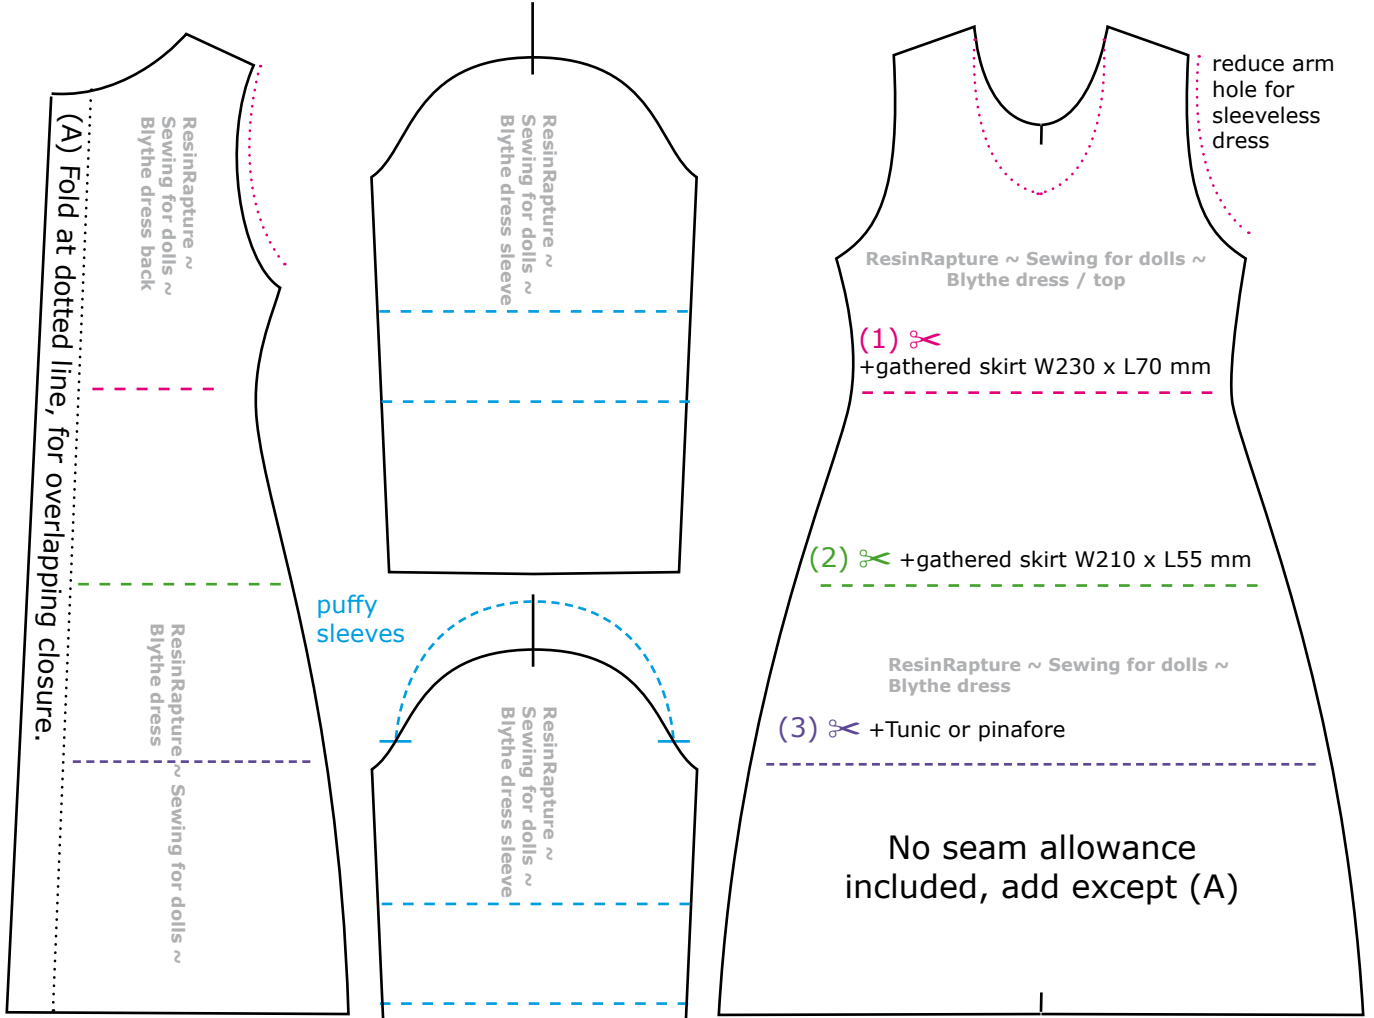

All-in-one dress + leggings pattern for Blythe

(Pure neemo S body)

Front ->